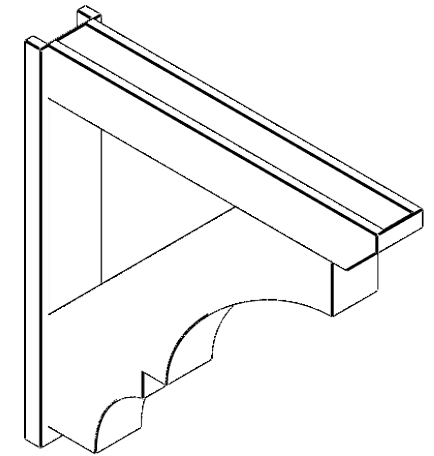

ITEM NUMBER: OUTUROC060X080X46000X46000X060X020X060BOA24RCPR

6"W TOP X 8"W BACK X 46"D X 46"H X 6"T TOP X 2"T BACK TIMBERTHANE ROUGH CEDAR BALBOA FAUX WOOD OPEN OUTLOOKER, SLAT TOP AND BLOCK BACK, 6"W CLOSED BRACE, PRIMED TAN

EKENA MILLWORK
2300 WEST MAIN ST.
CLARKSVILLE, TX 75426
TOLL FREE: 866-607-0453
WWW.EKENAMILLWORK.COM

NOTES

1. INSTALLATION TO BE COMPLETED IN ACCORDANCE WITH MANUFACTURER'S SPECIFICATIONS.
2. DRAWING MAY NOT BE TO SCALE
3. THIS DRAWING IS INTENDED FOR DESIGN AND PLANNING PURPOSES ONLY.
4. ALL INFORMATION CONTAINED HEREIN WAS CURRENT AT THE TIME OF DEVELOPMENT BUT MUST BE REVIEWED AND APPROVED BY THE PRODUCT MANUFACTURER TO BE CONSIDERED ACCURATE.
5. TIMBERTHANE ARCHITECTURAL PRODUCTS ARE MADE FROM HIGH DENSITY URETHANE AND COME FACTORY PRIMED