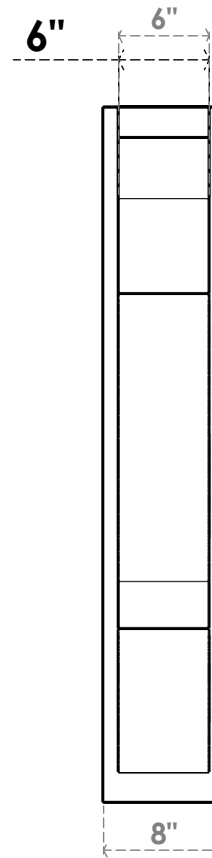

ITEM NUMBER: OUTUROC060X080X46000X46000X060X020X060BOA24RCPR

6"W TOP X 8"W BACK X 46"D X 46"H X 6"T TOP X 2"T BACK TIMBERTHANE ROUGH CEDAR BALBOA FAUX WOOD OPEN OUTLOOKER, SLAT TOP AND BLOCK BACK, 6"W CLOSED BRACE, PRIMED TAN

EKENA MILLWORK
2300 WEST MAIN ST.
CLARKSVILLE, TX 75426
TOLL FREE: 866-607-0453
WWW.EKENAMILLWORK.COM

NOTES

1. INSTALLATION TO BE COMPLETED IN ACCORDANCE WITH MANUFACTURER'S SPECIFICATIONS.
2. DRAWING MAY NOT BE TO SCALE
3. THIS DRAWING IS INTENDED FOR DESIGN AND PLANNING PURPOSES ONLY.
4. ALL INFORMATION CONTAINED HEREIN WAS CURRENT AT THE TIME OF DEVELOPMENT BUT MUST BE REVIEWED AND APPROVED BY THE PRODUCT MANUFACTURER TO BE CONSIDERED ACCURATE.
5. TIMBERTHANE ARCHITECTURAL PRODUCTS ARE MADE FROM HIGH DENSITY URETHANE AND COME FACTORY PRIMED