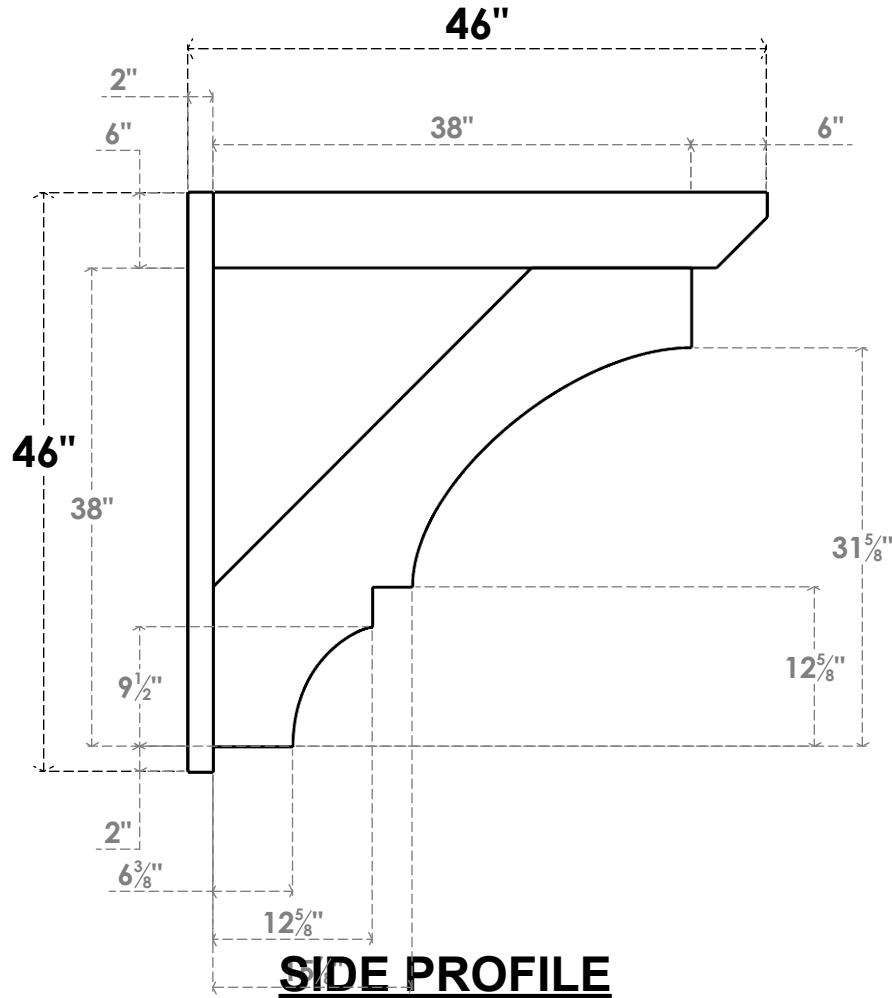

ITEM NUMBER: OUTUROC060X080X46000X46000X060X020X060BOA24RCPR

6"W TOP X 8"W BACK X 46"D X 46"H X 6"T TOP X 2"T BACK TIMBERTHANE ROUGH CEDAR BALBOA FAUX WOOD OPEN OUTLOOKER, SLAT TOP AND BLOCK BACK, 6"W CLOSED BRACE, PRIMED TAN